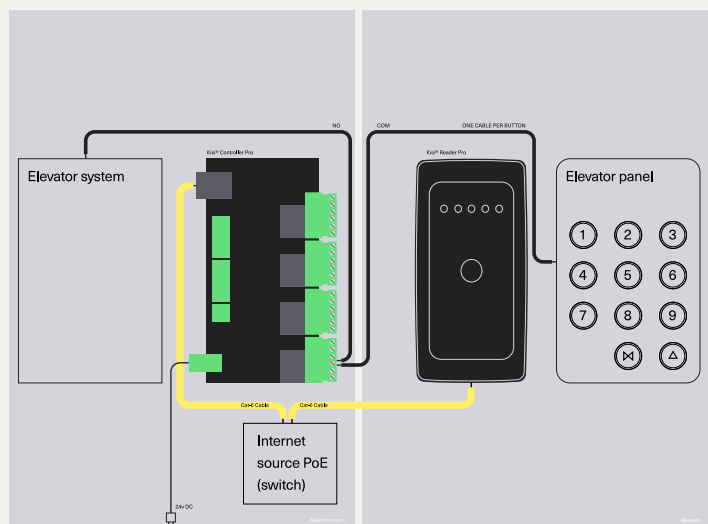

Wiring situation A

Kisi hardware and cat-6 cables