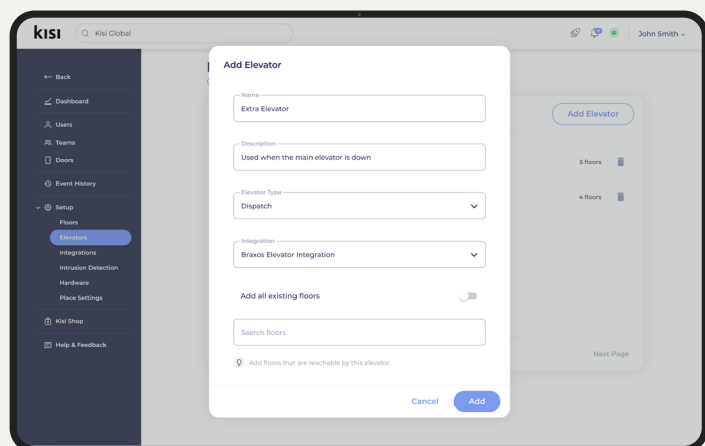

# Kisi elevator access

A smarter way to manage your elevators

## Secure your floors with Kisi

- Share access to specific floors in your building
- Set up time and user restrictions
- Enable smartphone credentials
- Manage all entry points and locations from one dashboard

### *Relay-based elevators*

In relay-based elevators users select their floor inside the elevator cabin.

### *How it works with Kisi*

A Kisi Reader, installed inside the elevator cabin with wired internet connection, allows a user to present their phone or keycard to the reader and press the floor button they're authenticated to access. This solution allows admins to control access to Kisi-enabled floors.