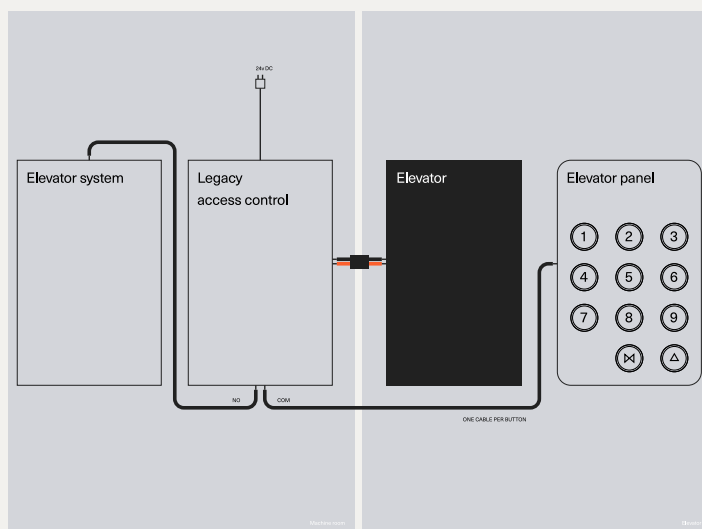

Elevator situation B

With legacy access control