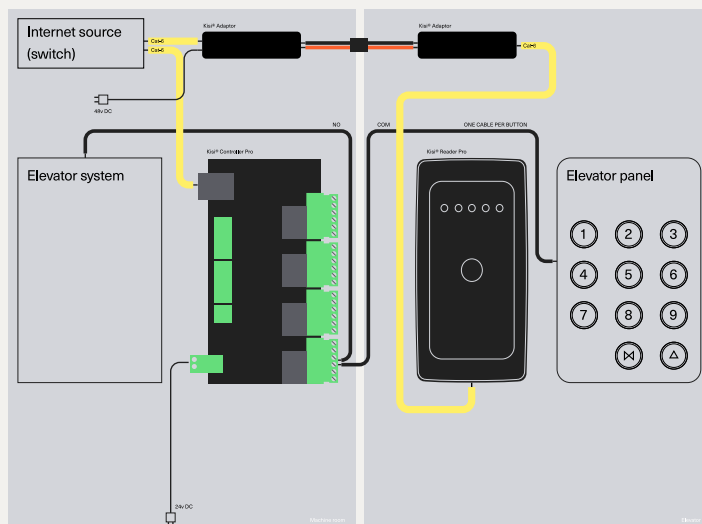

Wiring situation B

Kisi hardware retrofit to existing wiring

Kisi Inc.

45 Main Street,
11201 Brooklyn
USA

sales@getkisi.com
getkisi.com

kisi