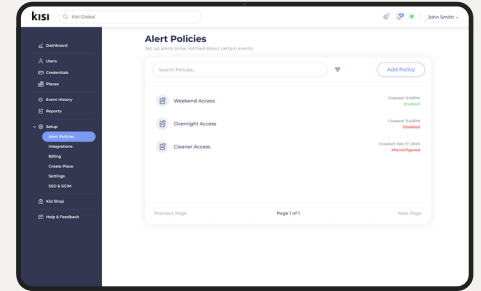

Kisi Intrusion Detection

Add one more layer of security with our native intrusion detection solution

Alerts

- Opened
- Unlocked
- Closed

Alarms

- Held open
- Forced open
- Access policy violation

Alarm Modes

- Away: Nobody is allowed in the building
- Stay: Alarm only for unauthorized access to exterior doors
- Automated rules: set alarm modes automatically based on activity in the building

No additional hardware required

[Contact our team](#)

- Every Kisi Controller can connect to a siren via standard relay – no separate alarm panel is required.
- Admins can easily deactivate or override the alarm from the Kisi Dashboard or mobile app.
- Kisi minimizes false positive alarms by ensuring that intrusion policies take precedence over access policies.