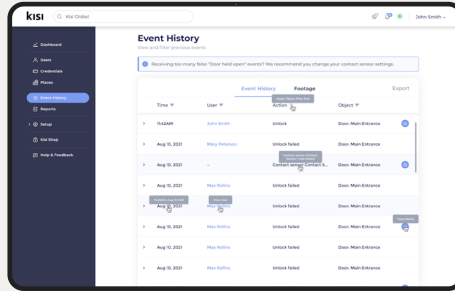

Kisi Intrusion Detection

Add one more layer of security with our native intrusion detection solution

Alerts

- Opened
- Unlocked
- Closed

Alarms

- Held open
- Forced open
- Access policy violation

Alarm Modes

[Contact our team](#)

- Every Kisi Controller can connect to a siren via standard relay – no separate alarm panel is required.
- Admins can easily deactivate or override the alarm from the Kisi Dashboard or mobile app.
- Kisi minimizes false positive alarms by ensuring that intrusion policies take precedence over access policies.