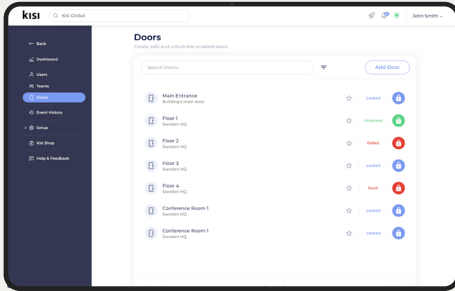

Kisi Intrusion Detection

Add one more layer of security with our native intrusion detection solution

Alerts

- Opened
- Unlocked
- Closed

Alarms

- Held open
- Forced open
- Access policy violation

Alarm Modes

- Away: Nobody is allowed in the building
- Stay: Alarm only for unauthorized access to exterior doors
- Automated rules: set alarm modes automatically based on activity in the building

No additional hardware required

[Contact our team](#)

- Every Kisi Controller can connect to a siren via standard relay – no separate alarm panel is required.
- Admins can easily deactivate or override the alarm from the Kisi Dashboard or mobile app.
- Kisi minimizes false positive alarms by ensuring that intrusion policies take precedence over access policies.