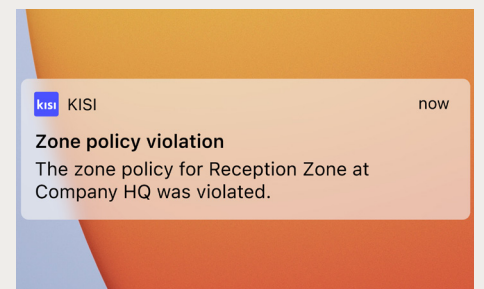

Intrusion alerts

Set alarm zones, customize your policies and trigger an alarm when an intrusion event takes place.

Kisi Inc.

45 Main Street,
11201 Brooklyn
USA

sales@getkisi.com
getkisi.com

kisi