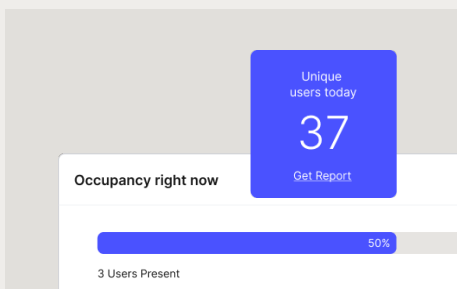

Manage capacity and *protect your space*

Capacity management

Set capacity limits, get alerts when your space is reaching full capacity and gain insightful metrics for access behavior.