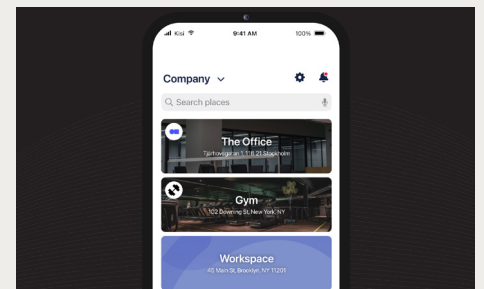

# Kisi: the access system for the hybrid workplace

Stay in control, *even remotely*

## Remote access sharing

Grant or revoke access to any area remotely and leverage access groups and integrations.

## Remote unlocks

Unlock any door from wherever you are via the Kisi app or web dashboard.