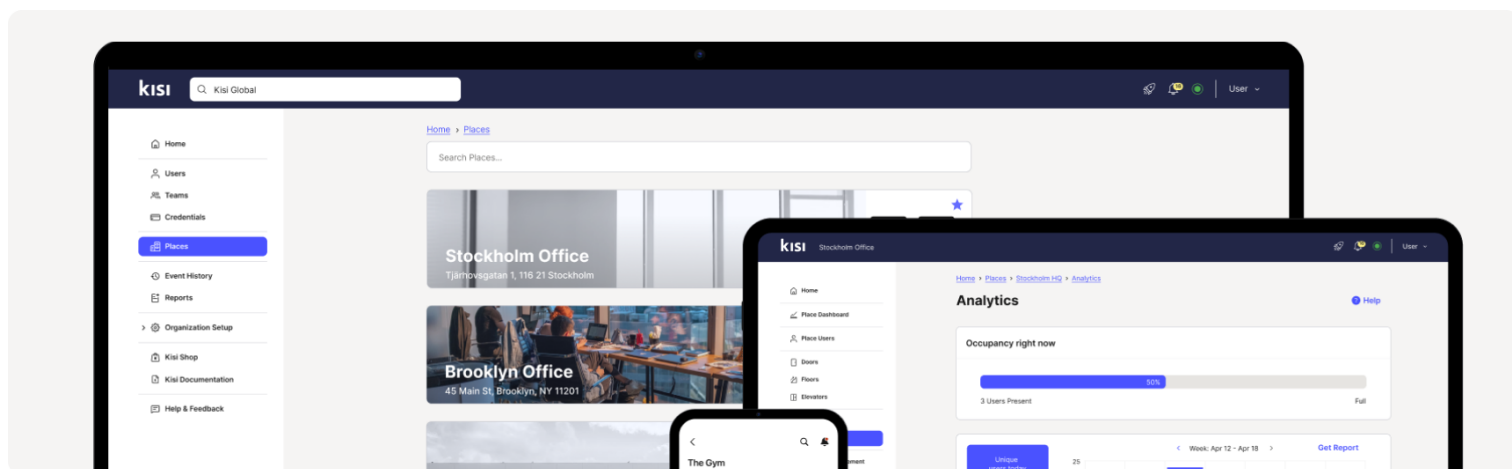

All-in-one door access control that scales with your needs

Access Control Cockpit

- *Global management in the cloud*

Upgrade to the cloud to operate all your spaces remotely via the intuitive Kisi dashboard. Empower your admins to grant and revoke access to single users or groups, set lock schedules, and even initiate remote lockdowns.

Flexible Access Methods

- *Option to unlock with phone, watch or the wave of a hand — or use cards and fobs*

Kisi interfaces with a wide variety of access standards, giving you plenty of options to choose from. Whether you want to stick to your legacy keycards or let users unlock with their smartphones, Kisi lets you choose what works best for your business.