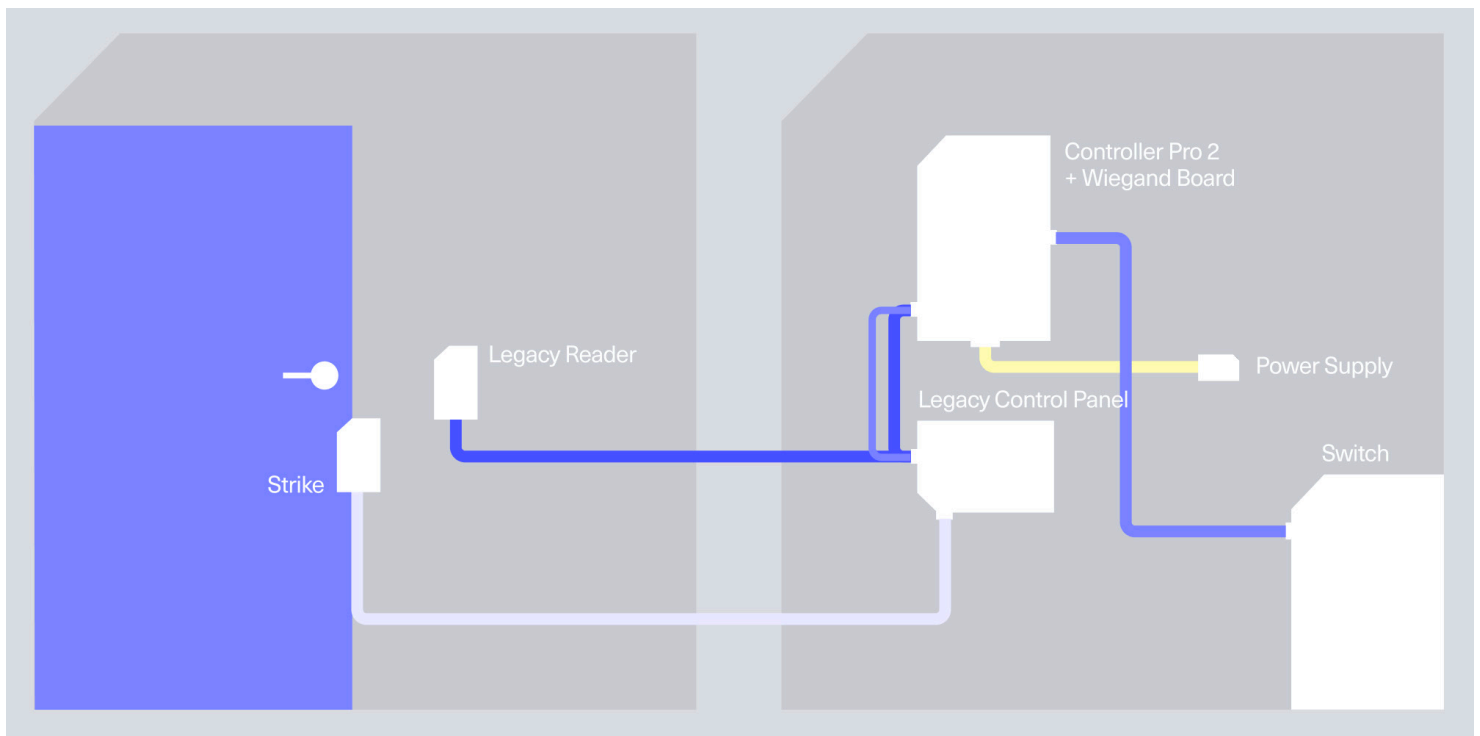

Mobile & physical credentials overlay

Enable mobile and card unlocks with Kisi on top of your existing solution

Benefits

- Maintain your legacy controllers and readers, while enabling both mobile tap in-app and card unlocks with Kisi.
- Use Kisi as a shared or sole system of record for legacy credentials.

How it works

- Connect the Kisi Controller Pro 2's Wiegand board to your legacy controller.
- For a shared system of record, wire legacy readers to both legacy and Kisi controller. Access is granted if either controller authorizes credential. Ideal for a smooth credential migration to Kisi.
- For a sole system of record, wire the legacy reader to the Kisi controller, which handles authorization. Perfect for having control over access authorizations without relying on the legacy controller.

Kisi inc.

45 Main street,
11201 Brooklyn USA
sales@getkisi.com
getkisi.com

kisi

Connect people & spaces