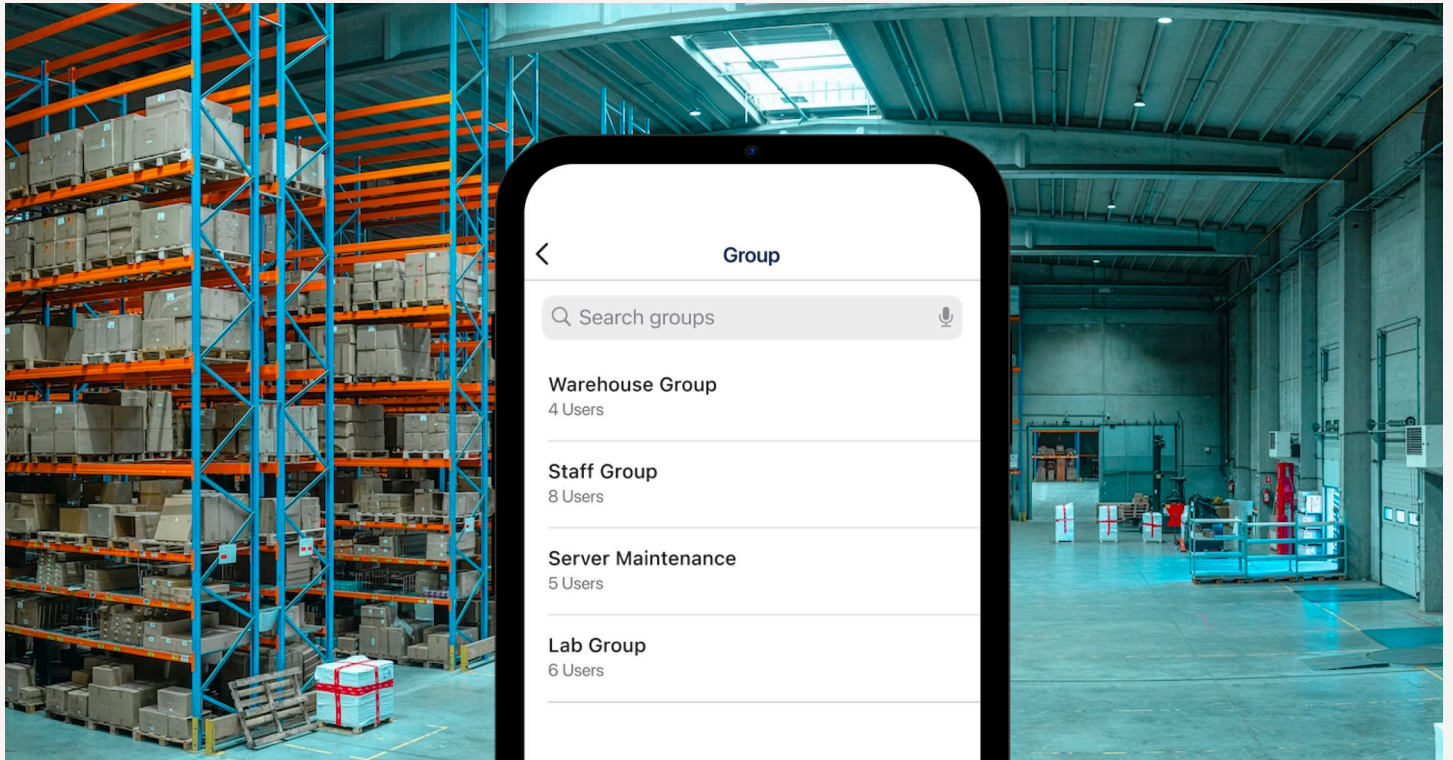

# Make safety and security of your facilities a top priority with Kisi

Get complete control over your industrial facilities. With our cloud-based access control solution, you can manage access, enforce strict safety procedures, and ensure efficient people flow.

## Why Kisi?

Kisi is a secure, user-friendly access control system that integrates seamlessly with your current infrastructure.

Kisi inc.

45 Main street,  
11201 Brooklyn USA  
sales@getkisi.com  
getkisi.com

### Streamline access monitoring

- Allow for efficient flow of high volumes of staff, suppliers, visitors, and vehicles.
- Ensure compliance by setting different access levels for staff, supply deliveries, vendors, and visitors.
- Manage access rights, monitor breaches and people flow, conduct audits, and streamline operations from anywhere through our dashboard.